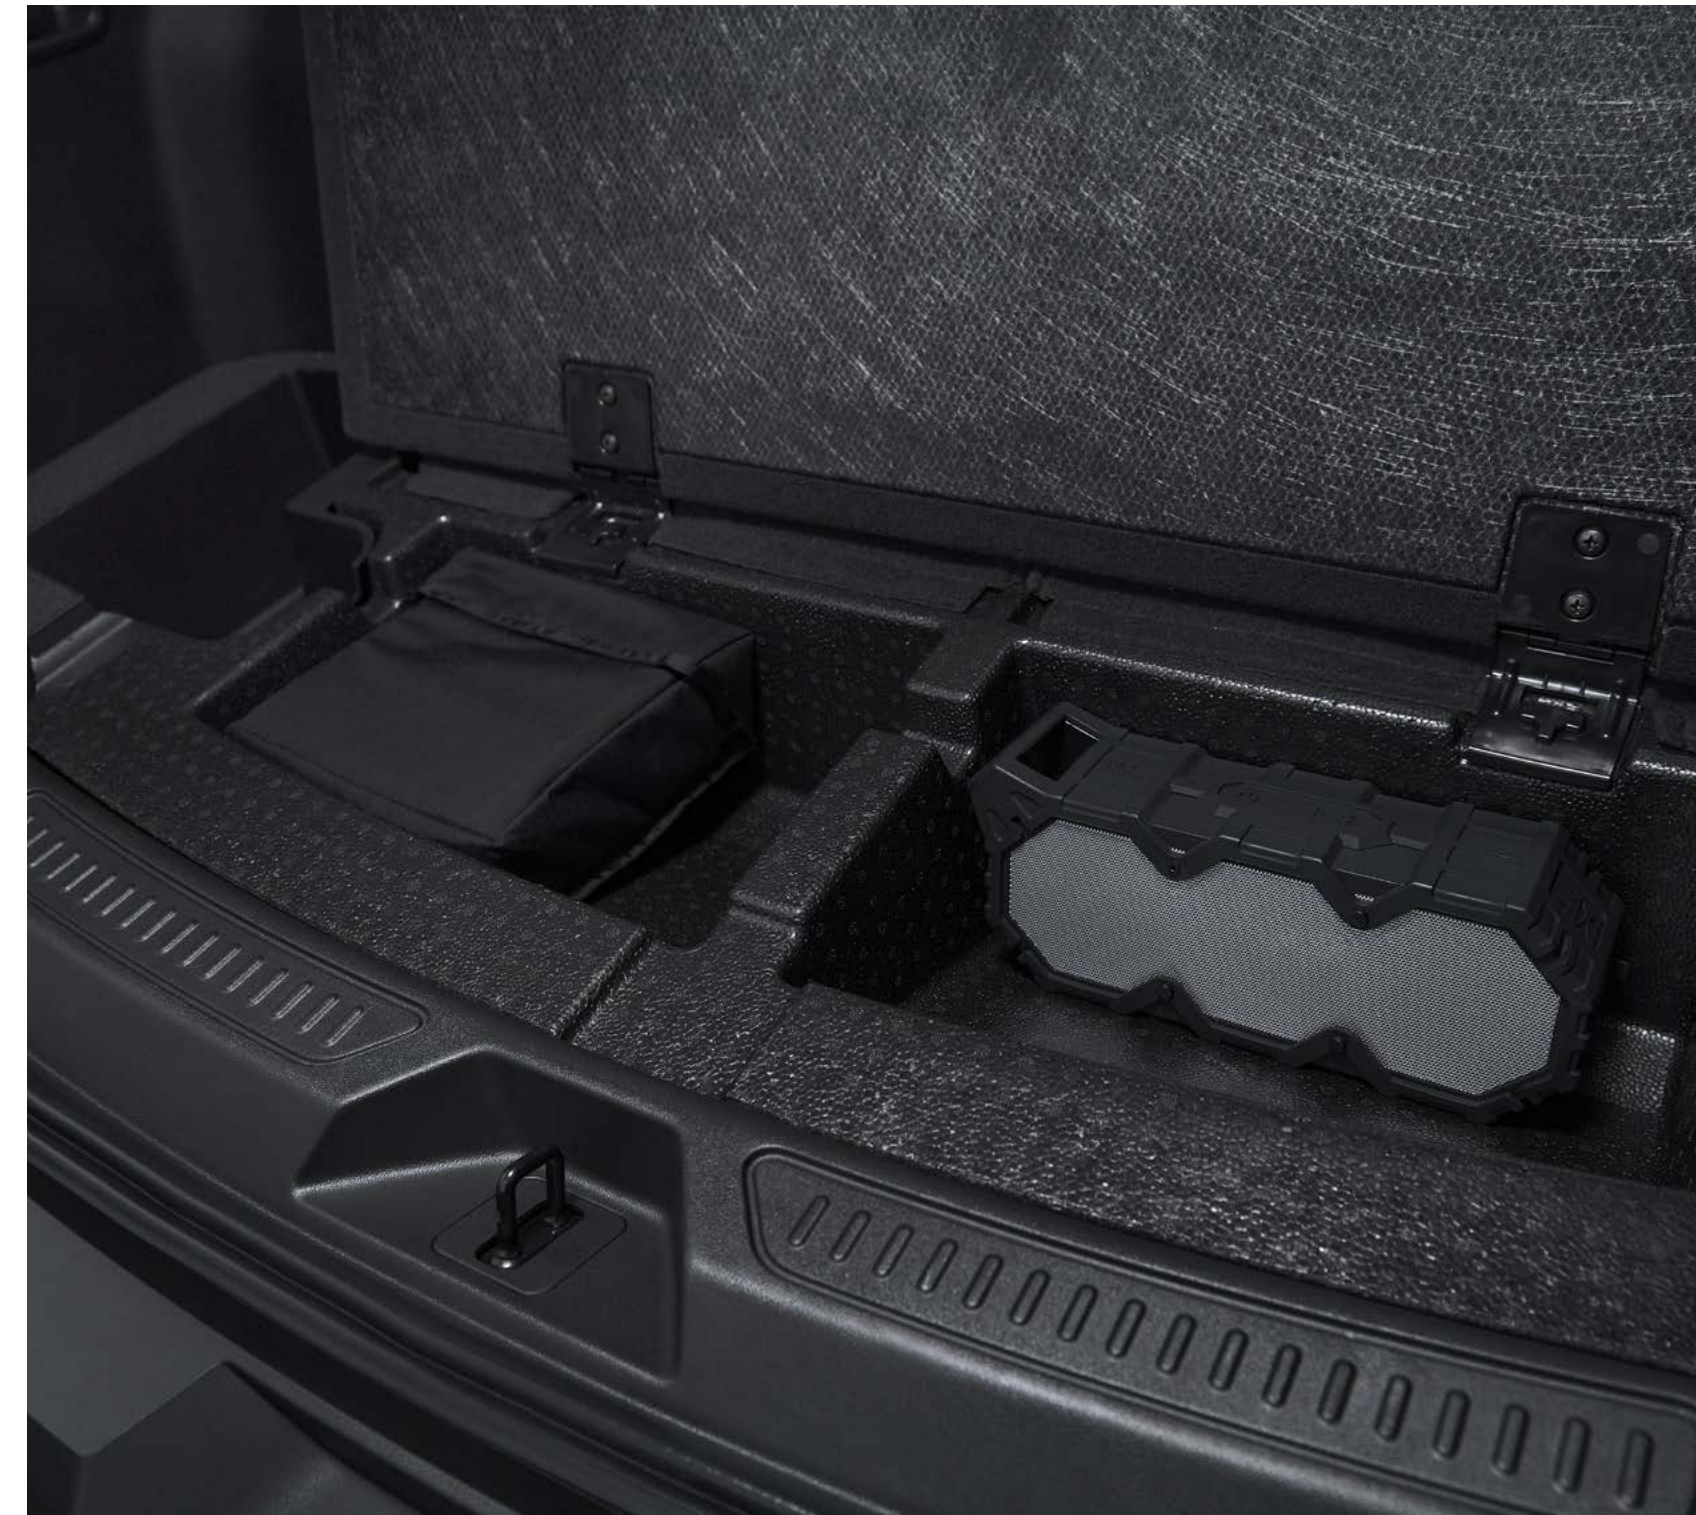

The second-row Smart Slide seats offer easy access to the third row with just one hand. Fold the second and third rows flat, and Acadia gives you up to 79 cu. ft. of highly versatile cargo space.¹

Hands full? An available hands-free programmable power liftgate with GMC logo projection is available.

- Three Rows Including Smart Slide Second-Row Seating
- Fold-Flat Second- and Third-Row Seats
- Covered Under-Floor Cargo-Area Storage